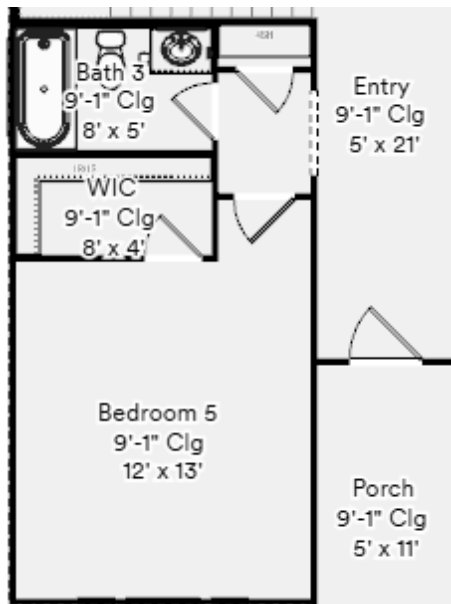

PLAN SUBJECT TO CHANGE

Elevation P1

Elevation T2

Elevation T1

THE GRAPEVINE

2,976 - 3,028 Sq Ft, 4-5 Beds, 3.5-4 Baths

PLAN SUBJECT TO CHANGE

OPTION A
Extended Patio

OPTION B
Vaulted Ceiling

OPTION C
Primary Bathroom
Options (another page)

OPTION D
Dry/Wet Bar

OPTION E
Bed/Bath ILO
Study/Powder

THE GRAPEVINE

2,976 - 3,028 Sq Ft, 4-5 Beds, 3.5-4 Baths

PLAN SUBJECT TO CHANGE

OPTION A
Primary Bed #2

THE GRAPEVINE

2,976 - 3,028 Sq Ft, 4-5 Beds, 3.5-4 Baths

PLAN SUBJECT TO CHANGE

Primary Bathroom Options

Bed/Bath ILO Study/Powder

THE GRAPEVINE

2,976 - 3,028 Sq Ft, 4-5 Beds, 3.5-4 Baths

PLAN SUBJECT TO CHANGE

Primary Bedroom #2