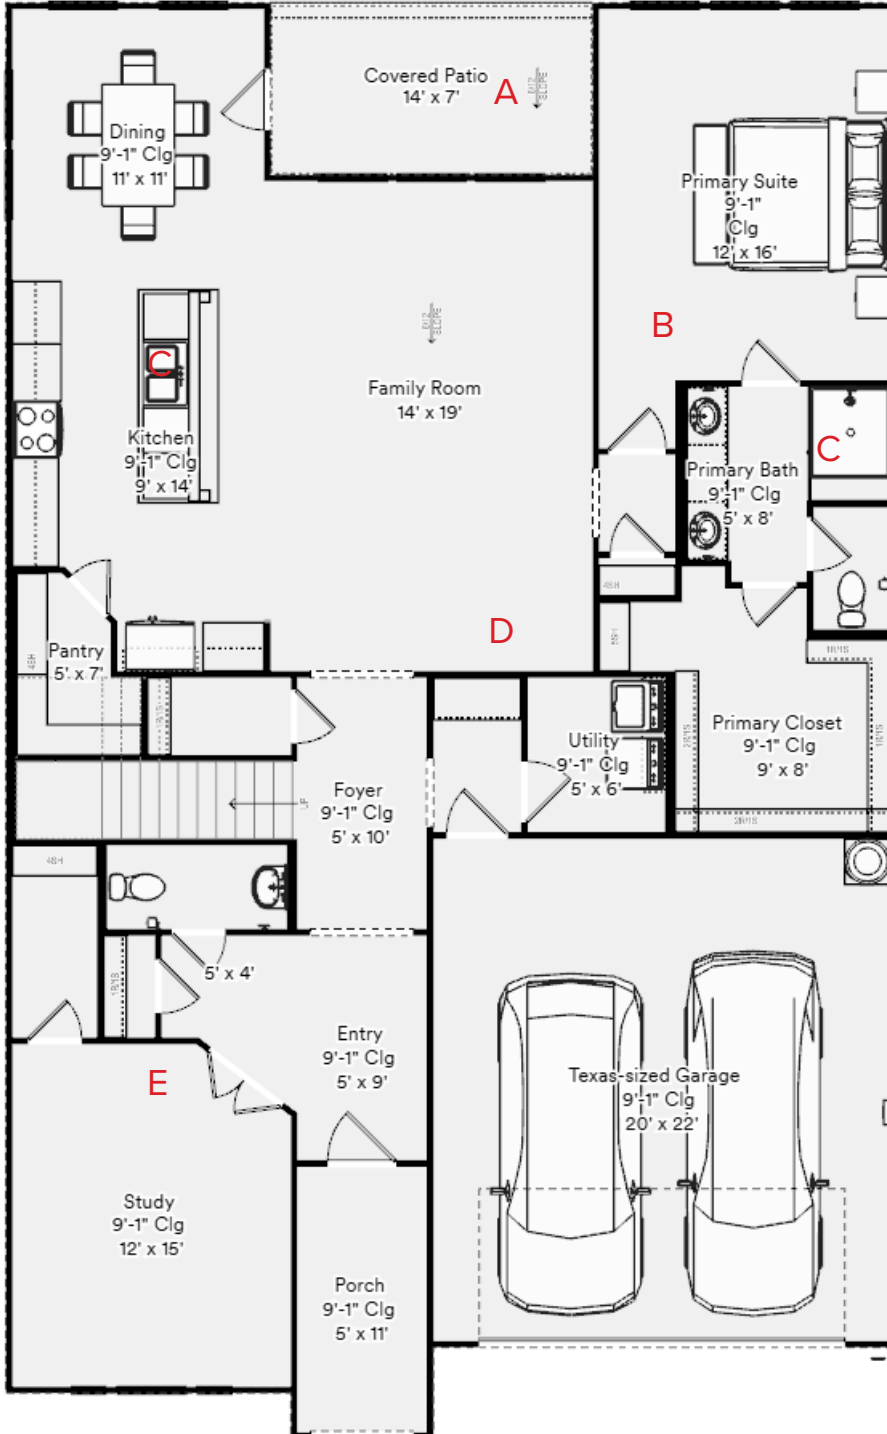

THE GRAPEVINE

2,976 - 3,028 Sq Ft, 4-5 Beds, 3.5-4 Baths

PLAN SUBJECT TO CHANGE

Elevation T3

Elevation T2

Elevation T1

THE GRAPEVINE

2,976 - 3,028 Sq Ft, 4-5 Beds, 3.5-4 Baths

PLAN SUBJECT TO CHANGE

Elevation P1

Elevation T2

Elevation T1

THE GRAPEVINE

2,976 - 3,028 Sq Ft, 4-5 Beds, 3.5-4 Baths

PLAN SUBJECT TO CHANGE

OPTION A
Extended Patio

OPTION B
Vaulted Ceiling

OPTION C
Primary Bathroom
Options (another page)

OPTION D
Dry/Wet Bar

OPTION E
Bed/Bath ILO
Study/Powder

THE GRAPEVINE

2,976 - 3,028 Sq Ft, 4-5 Beds, 3.5-4 Baths

PLAN SUBJECT TO CHANGE

OPTION A
Primary Bed #2

THE GRAPEVINE

2,976 - 3,028 Sq Ft, 4-5 Beds, 3.5-4 Baths

PLAN SUBJECT TO CHANGE

Primary Bathroom Options

Bed/Bath ILO Study/Powder

THE GRAPEVINE

2,976 - 3,028 Sq Ft, 4-5 Beds, 3.5-4 Baths