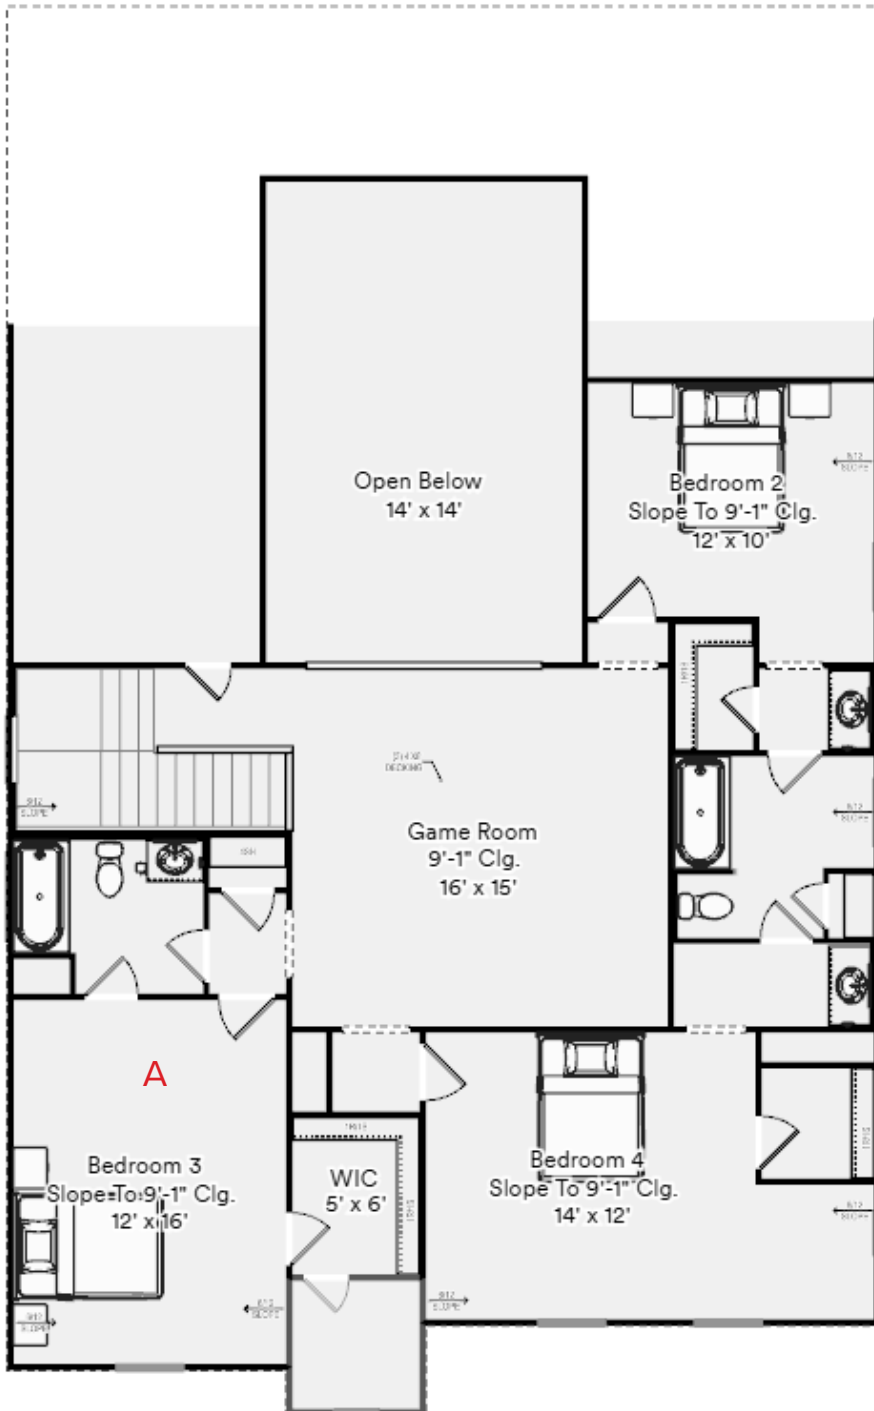

THE GRAPEVINE

2,976 - 3,028 Sq Ft, 4-5 Beds, 3.5-4 Baths

PLAN SUBJECT TO CHANGE

Elevation T3

Elevation T2

Elevation T1

THE GRAPEVINE

2,976 - 3,028 Sq Ft, 4-5 Beds, 3.5-4 Baths

PLAN SUBJECT TO CHANGE

Elevation P1

Elevation T2

Elevation T1

THE GRAPEVINE

2,976 - 3,028 Sq Ft, 4-5 Beds, 3.5-4 Baths

PLAN SUBJECT TO CHANGE

OPTION A
Extended Patio

OPTION B
Vaulted Ceiling

OPTION C
Primary Bathroom
Options (another page)

OPTION D
Dry/Wet Bar

OPTION E
Bed/Bath ILO
Study/Powder

THE GRAPEVINE

2,976 - 3,028 Sq Ft, 4-5 Beds, 3.5-4 Baths

PLAN SUBJECT TO CHANGE

OPTION A
Primary Bed #2

THE GRAPEVINE

2,976 - 3,028 Sq Ft, 4-5 Beds, 3.5-4 Baths

PLAN SUBJECT TO CHANGE

Primary Bathroom Options

Bed/Bath ILO Study/Powder

THE GRAPEVINE

2,976 - 3,028 Sq Ft, 4-5 Beds, 3.5-4 Baths