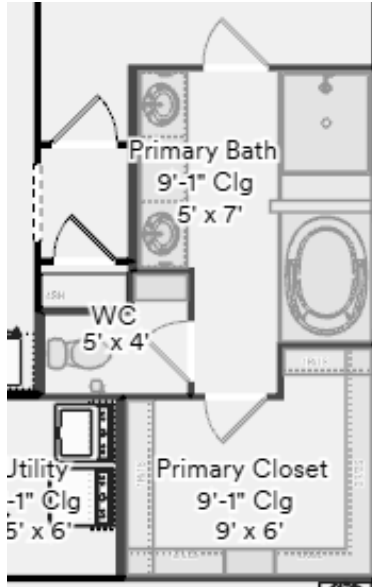

THE GRAPEVINE

2,976 - 3,028 Sq Ft, 4-5 Beds, 3.5-4 Baths

PLAN SUBJECT TO CHANGE

Elevation T3

Elevation T2

Elevation T1

THE GRAPEVINE

2,976 - 3,028 Sq Ft, 4-5 Beds, 3.5-4 Baths

OPTION B
Vaulted Ceiling

OPTION C
Primary Bathroom
Options (another page)

OPTION D
Dry/Wet Bar

OPTION E
Bed/Bath ILO
Study/Powder

THE GRAPEVINE

2,976 - 3,028 Sq Ft, 4-5 Beds, 3.5-4 Baths

PLAN SUBJECT TO CHANGE

OPTION A
Primary Bed #2

THE GRAPEVINE

2,976 - 3,028 Sq Ft, 4-5 Beds, 3.5-4 Baths

PLAN SUBJECT TO CHANGE

Primary Bathroom Options

Bed/Bath ILO Study/Powder

THE GRAPEVINE

2,976 - 3,028 Sq Ft, 4-5 Beds, 3.5-4 Baths

PLAN SUBJECT TO CHANGE

Primary Bedroom #2