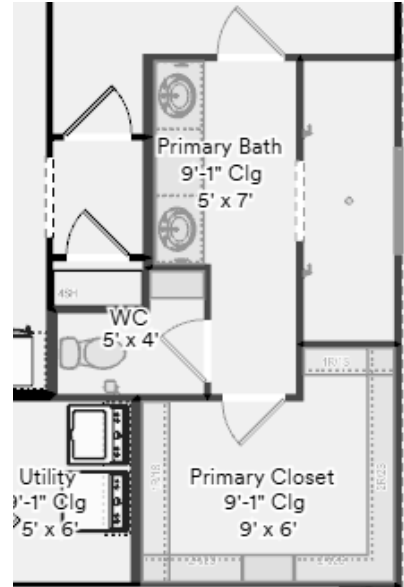

THE GRAPEVINE

2,976 - 3,028 Sq Ft, 4-5 Beds, 3.5-4 Baths

PLAN SUBJECT TO CHANGE

Elevation T3

Elevation T2

Elevation T1

THE GRAPEVINE

2,976 - 3,028 Sq Ft, 4-5 Beds, 3.5-4 Baths

OPTION B
Vaulted Ceiling

OPTION C
Primary Bathroom
Options (another page)

OPTION D
Dry/Wet Bar

OPTION E
Bed/Bath ILO
Study/Powder

THE GRAPEVINE

2,976 - 3,028 Sq Ft, 4-5 Beds, 3.5-4 Baths

PLAN SUBJECT TO CHANGE

OPTION A
Primary Bed #2

THE GRAPEVINE

2,976 - 3,028 Sq Ft, 4-5 Beds, 3.5-4 Baths

PLAN SUBJECT TO CHANGE

Primary Bathroom Options

Bed/Bath ILO Study/Powder

THE GRAPEVINE

2,976 - 3,028 Sq Ft, 4-5 Beds, 3.5-4 Baths

PLAN SUBJECT TO CHANGE

Primary Bedroom #2