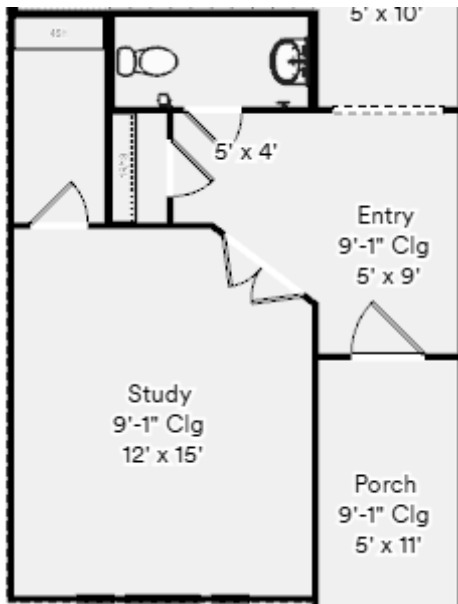

THE GRAPEVINE

2,976 - 3,028 Sq Ft, 4-5 Beds, 3.5-4 Baths

PLAN SUBJECT TO CHANGE

Elevation T3

Elevation T2

Elevation T1

THE GRAPEVINE

2,976 - 3,028 Sq Ft, 4-5 Beds, 3.5-4 Baths

OPTION B
Vaulted Ceiling

OPTION C
Primary Bathroom
Options (another page)

OPTION D
Dry/Wet Bar

OPTION E
Bed/Bath ILO
Study/Powder

THE GRAPEVINE

2,976 - 3,028 Sq Ft, 4-5 Beds, 3.5-4 Baths

PLAN SUBJECT TO CHANGE

OPTION A
Primary Bed #2

THE GRAPEVINE

2,976 - 3,028 Sq Ft, 4-5 Beds, 3.5-4 Baths

PLAN SUBJECT TO CHANGE

Primary Bathroom Options

Bed/Bath ILO Study/Powder

THE GRAPEVINE

2,976 - 3,028 Sq Ft, 4-5 Beds, 3.5-4 Baths

PLAN SUBJECT TO CHANGE

Primary Bedroom #2