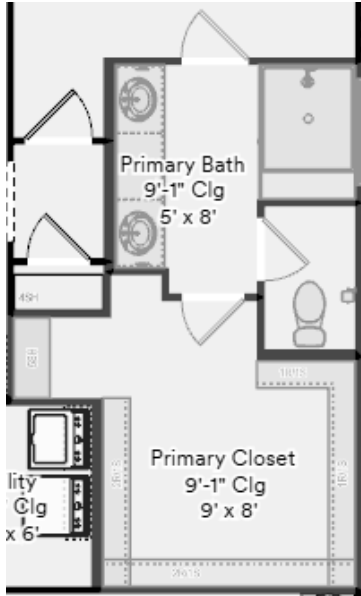

THE GRAPEVINE

2,976 - 3,028 Sq Ft, 4-5 Beds, 3.5-4 Baths

PLAN SUBJECT TO CHANGE

Elevation T3

Elevation T2

Elevation T1

THE GRAPEVINE

2,976 - 3,028 Sq Ft, 4-5 Beds, 3.5-4 Baths

PLAN SUBJECT TO CHANGE

Elevation P1

Elevation T2

Elevation T1

THE GRAPEVINE

2,976 - 3,028 Sq Ft, 4-5 Beds, 3.5-4 Baths

PLAN SUBJECT TO CHANGE

OPTION A
Extended Patio

OPTION B
Vaulted Ceiling

OPTION C
Primary Bathroom
Options (another page)

OPTION D
Dry/Wet Bar

OPTION E
Bed/Bath ILO
Study/Powder

THE GRAPEVINE

2,976 - 3,028 Sq Ft, 4-5 Beds, 3.5-4 Baths

PLAN SUBJECT TO CHANGE

OPTION A
Primary Bed #2

THE GRAPEVINE

2,976 - 3,028 Sq Ft, 4-5 Beds, 3.5-4 Baths

PLAN SUBJECT TO CHANGE

Primary Bathroom Options

Bed/Bath ILO Study/Powder

THE GRAPEVINE

2,976 - 3,028 Sq Ft, 4-5 Beds, 3.5-4 Baths